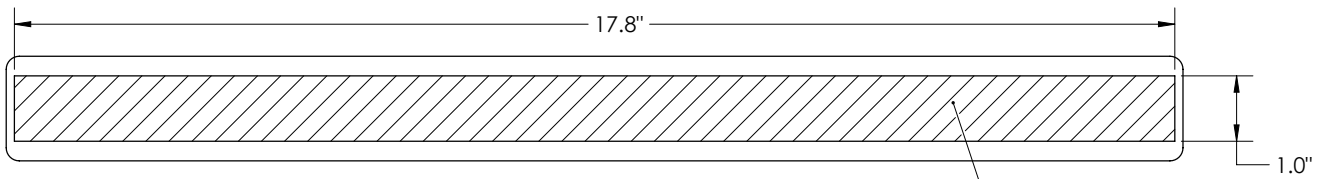

INTERNATIONAL
SOURCE FOR
ERGONOMICS

A  COMPANY

6272D

Shown with the Volante HD42

Volante / Stand Alone Palm Rest

18" self-adhesive palm rest made with comfortable and durable foam. Easily installs on Volante Sit-Stand units or on any other surface which may require palm support.

Features	Benefits
Double-sided self-adhesive tape	Minimal installation time on any surface
Soft polyurethane foam	Superior comfort and firm support
Integral skin	Durable finish, easily cleanable
18.0" x 1.6" x 0.6" palm support area	Ideal size for constrained spaces
Ideal for Volante and Altissimo Prime	Quickly adds palm support for an even greater ergonomic experience

Model	Height	Length	Width	Color
6272D	0.6"	17.8"	1.6"	Black

Notes: 1. Weight = packaged shipping weight per unit. 2. Specifications are subject to change without notice.

950 Warden Avenue
 Toronto, Ontario, M1L 4E3
 1.800.837.8640
www.ise-ergonomics.com