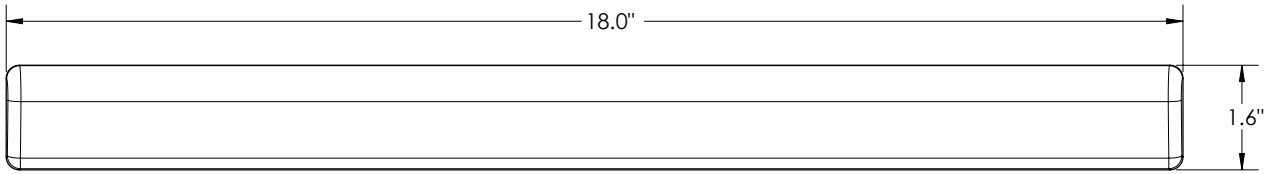

INTERNATIONAL
SOURCE FOR
ERGONOMICS

A  COMPANY

6272D

Shown with the Volante HD42

Volante / Stand Alone Palm Rest

18" self-adhesive palm rest made with comfortable and durable foam. Easily installs on Volante Sit-Stand units or on any other surface which may require palm support.

Features	Benefits
Double-sided self-adhesive tape	Minimal installation time on any surface
Soft polyurethane foam	Superior comfort and firm support
Integral skin	Durable finish, easily cleanable
18.0" x 1.6" x 0.6" palm support area	Ideal size for constrained spaces
Ideal for Volante and Altissimo Prime	Quickly adds palm support for an even greater ergonomic experience

Model	Height	Length	Width	Color
6272D	0.6"	17.8"	1.6"	Black

Notes: 1. Weight = packaged shipping weight per unit. 2. Specifications are subject to change without notice.

950 Warden Avenue
 Toronto, Ontario, M1L 4E3
 1.800.837.8640
www.ise-ergonomics.com