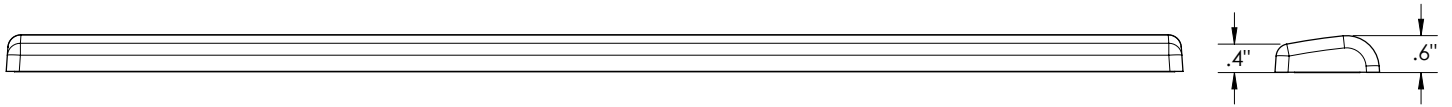

INTERNATIONAL
SOURCE FOR
ERGONOMICS

A  COMPANY

6272D

Shown with the Volante HD42

Volante / Stand Alone Palm Rest

18" self-adhesive palm rest made with comfortable and durable foam. Easily installs on Volante Sit-Stand units or on any other surface which may require palm support.

Features	Benefits
Double-sided self-adhesive tape	Minimal installation time on any surface
Soft polyurethane foam	Superior comfort and firm support
Integral skin	Durable finish, easily cleanable
18.0" x 1.6" x 0.6" palm support area	Ideal size for constrained spaces
Ideal for Volante and Altissimo Prime	Quickly adds palm support for an even greater ergonomic experience

Model	Height	Length	Width	Color
6272D	0.6"	17.8"	1.6"	Black

Notes: 1. Weight = packaged shipping weight per unit. 2. Specifications are subject to change without notice.

950 Warden Avenue
 Toronto, Ontario, M1L 4E3
 1.800.837.8640
www.ise-ergonomics.com