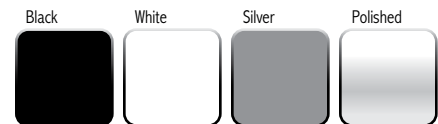

Color Options

To specify a color, add the letter at the end of the part number with:
B = Black **W** = White **S** = Silver **P** = Polished

For example, to get a "7805" in silver, order 7805S.