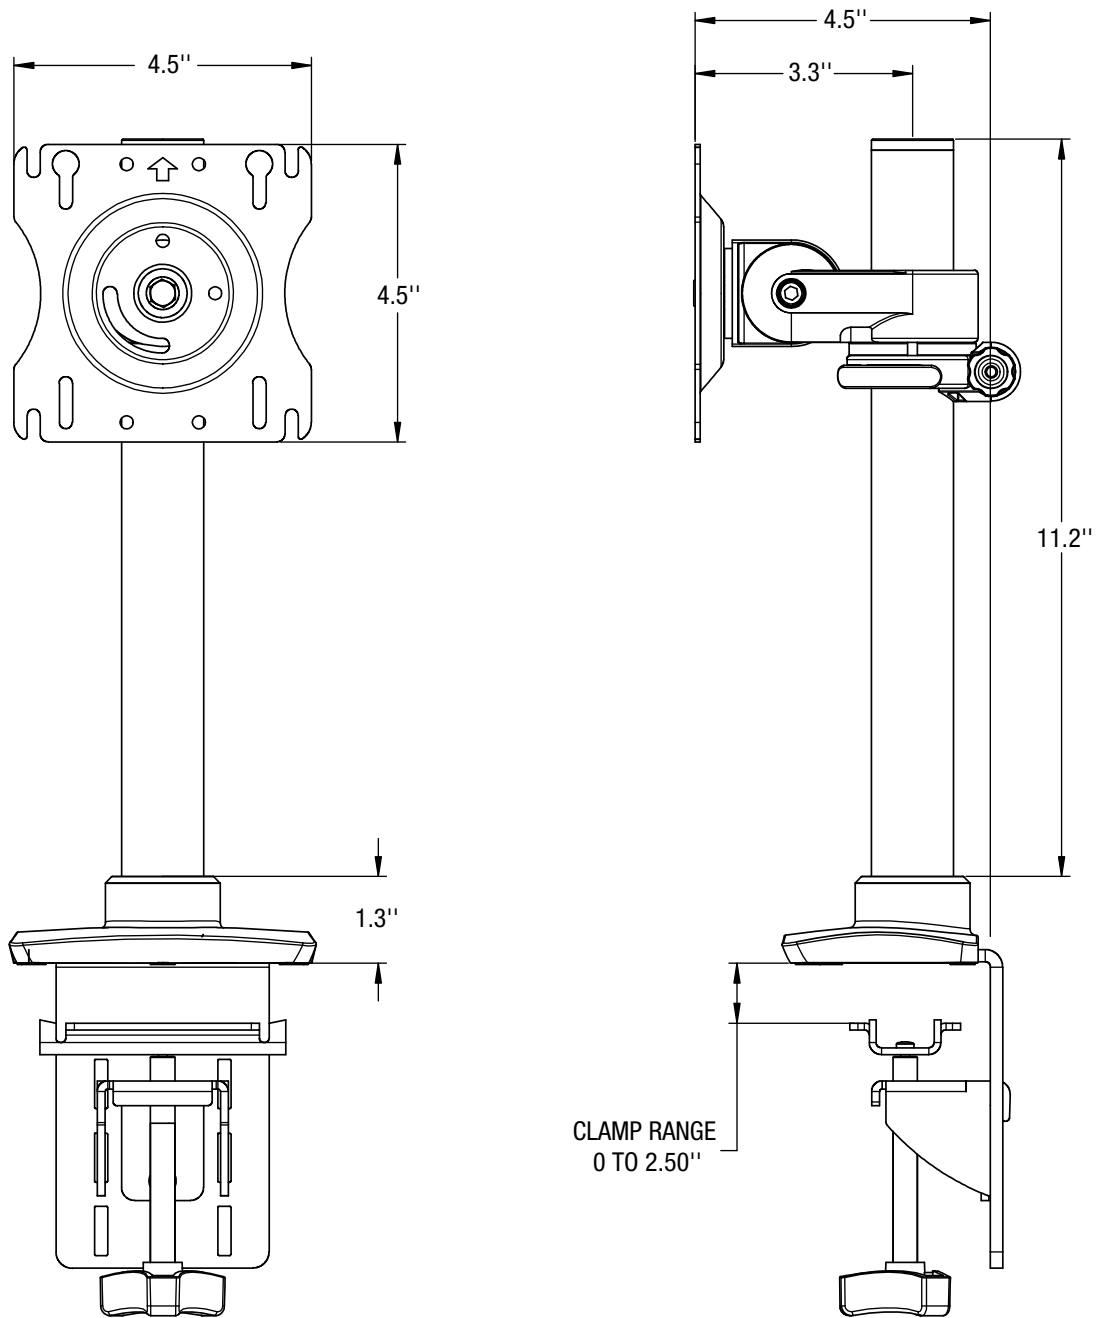

7800 series

Features & Benefits

Tool-less clamp installation makes assembly quick and easy

Patented Quick-Connect adapter allows fast, simple assembly

Includes Allen keys for tilt adjustment

The support's head swivels 360° around the base, increasing the options for display position

Load capacity of 20 lbs.

Clamp and/or grommet mount hardware included

Monitor mounting bracket contains both 75mm and 100mm hole patterns to comply with VESA standards

Pole allows a static height adjustment range of 11"

Concerto Monitor Arm 7800 series

Model	Description
7805	Single-Screen, No Extension

Color Options

To specify a color, add the letter at the end of the part number with:
B = Black **W** = White **S** = Silver **P** = Polished