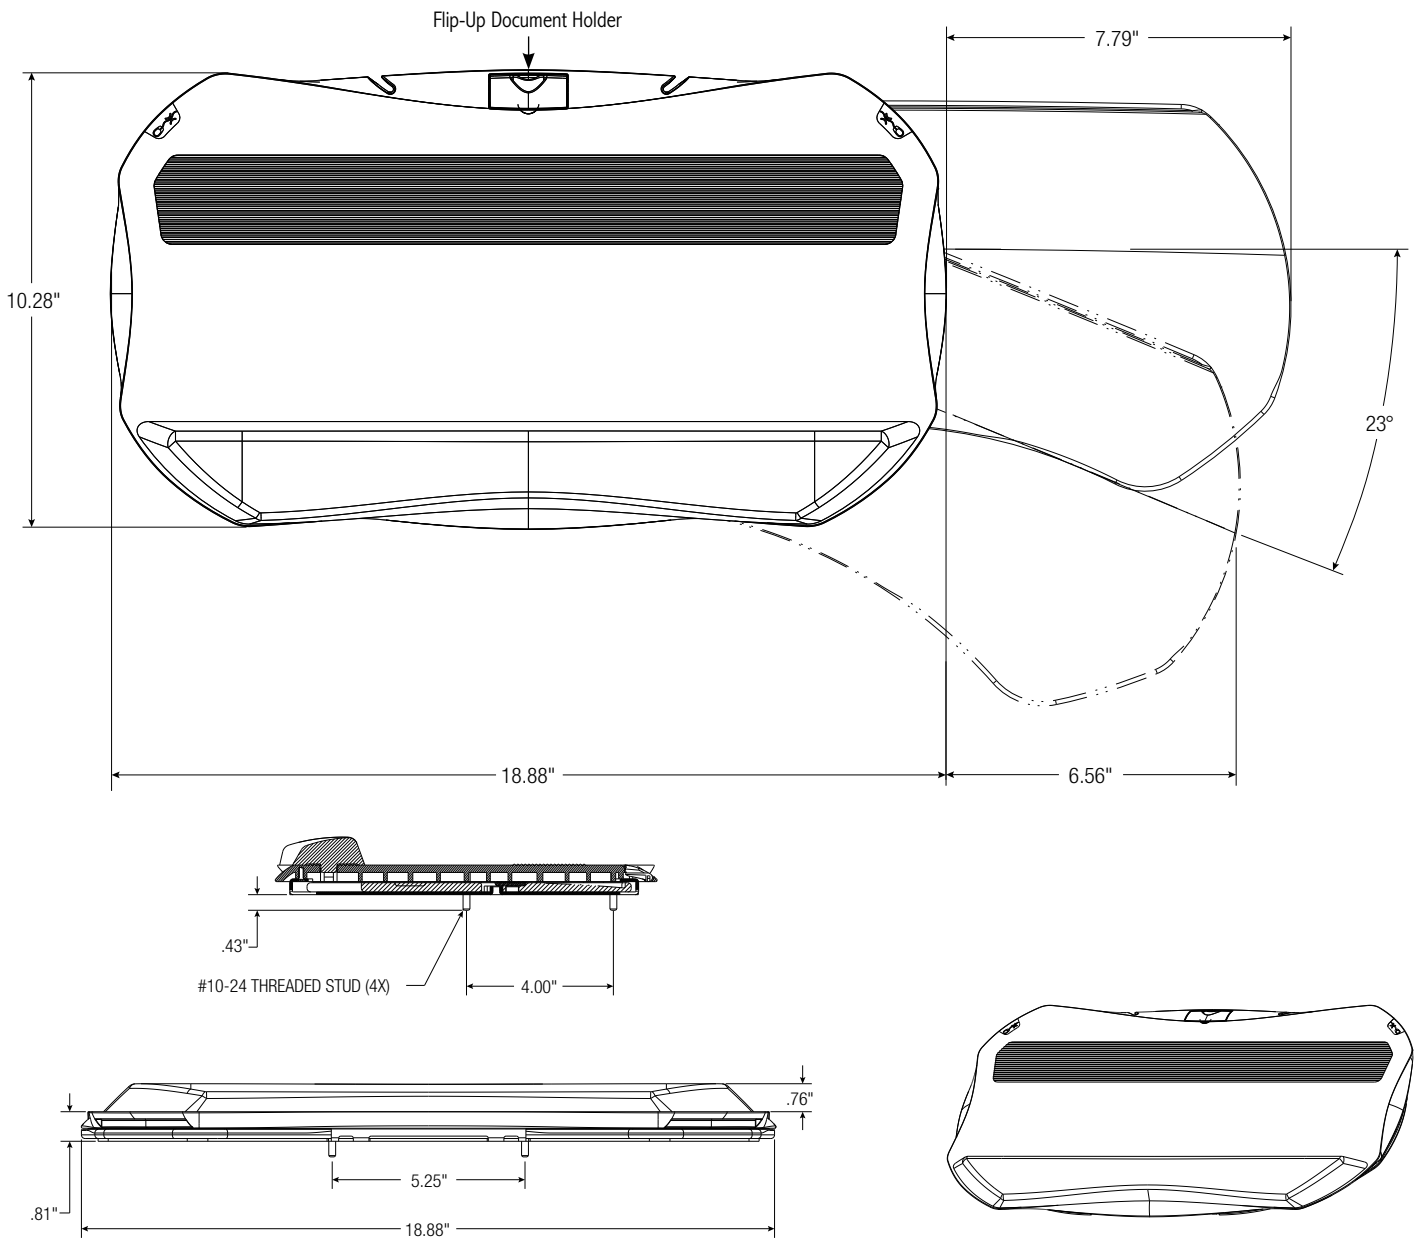

## Prima Tray

The Prima keyboard tray, is an innovative keyboard tray solution with features and benefits that have been designed to provide the user with unmatched ergonomic comfort. The patented mouse forward design accommodates left and right hand users, and the forward indexing of the mouse surface eliminates arm and shoulder extension when mousing. The Prima tray is the perfect complement for the Legato and Ovation series of keyboard arms.

Features	Benefits
Slide through mousing surface with forward indexing feature	Places the mouse at the optimal position for the user, eliminating shoulder and neck strains
Mousing surface slides left to right	Adjustable for left and right mousing
Stylish removable plug in gel-foam palm rest	Provides comfort and removable for cleaning or when wave type keyboards are used
Integral anti-skid grip strips	Prevents keyboard movement while typing
Built-in storable document holder	Places documents in ideal viewing location
Large 18.88" x 10.28" keyboard platform	Provides ample room for all keyboard types
Cable management for keyboard and mouse	Securely holds cables in place eliminating clutter and tangling of cables
Integral steel pull handle	Allows for easy retraction and storage
Standard threaded stud mounting pattern	Fits all KV Waterloo keyboard arms

### Ancillary Products:

- Fits all ISE keyboard arms
- For flat panel displays, use the ISE Concerto, Xtend or Tempo series of monitor supports

Model	Keyboard Width	Keyboard Depth	Keyboard Thickness	Tray Material	Palm Rest	Weight
6541D	18.88"	10.28"	0.81"	Molded ABS	Polyurethane	7.8 lbs.