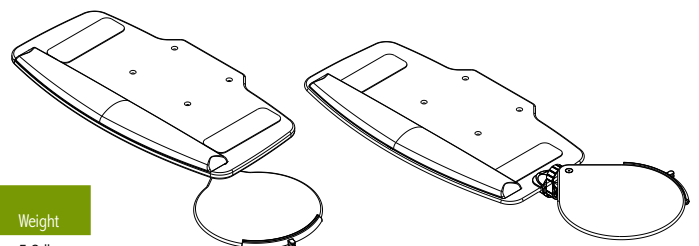

6731 series

| Features | Benefits |
|---|---|
| Made from 1/4" thick phenolic with white finish | Sturdy design durable decorative finish |
| Anti-skid strips on keyboard tray | Strips prevent keyboard slippage |
| Universal mounting pattern | Attaches to most ISE keyboard arms |
| Plug-in gel-feel foam palm rest | Offers gentle support, easy-to-clean wrinkle finish and wear resistant material |
| Comes with snap-on mouse fence | Prevents mouse from sliding off when tray is tilted |
| Available with swivel only mouse surface or height adjustable mouse mechanism | Accommodates right- or left -hand mousing |

Phenolic Keyboard Tray 6731 series

Ancillary Products:

- Ideal complement for Legato "Y" series of keyboard arms
- Use with ISE CPU Holders
- For flat panel displays use the ISE Concerto or Xtend series of monitor supports

| Model | Keyboard Drawer Width | Keyboard Tray Depth | Material | Mouse Tray | Palm Rest | Weight |
|---------|-----------------------|---------------------|---------------------|-------------------------------|-----------|----------|
| 6731Y79 | 20.7" | 11.0" | 1/4" White Phenolic | Swivel only | Included | 5.2 lbs. |
| 6731Y80 | 20.7" | 11.0" | 1/4" White Phenolic | Height adjustable with swivel | Included | 5.6 lbs. |