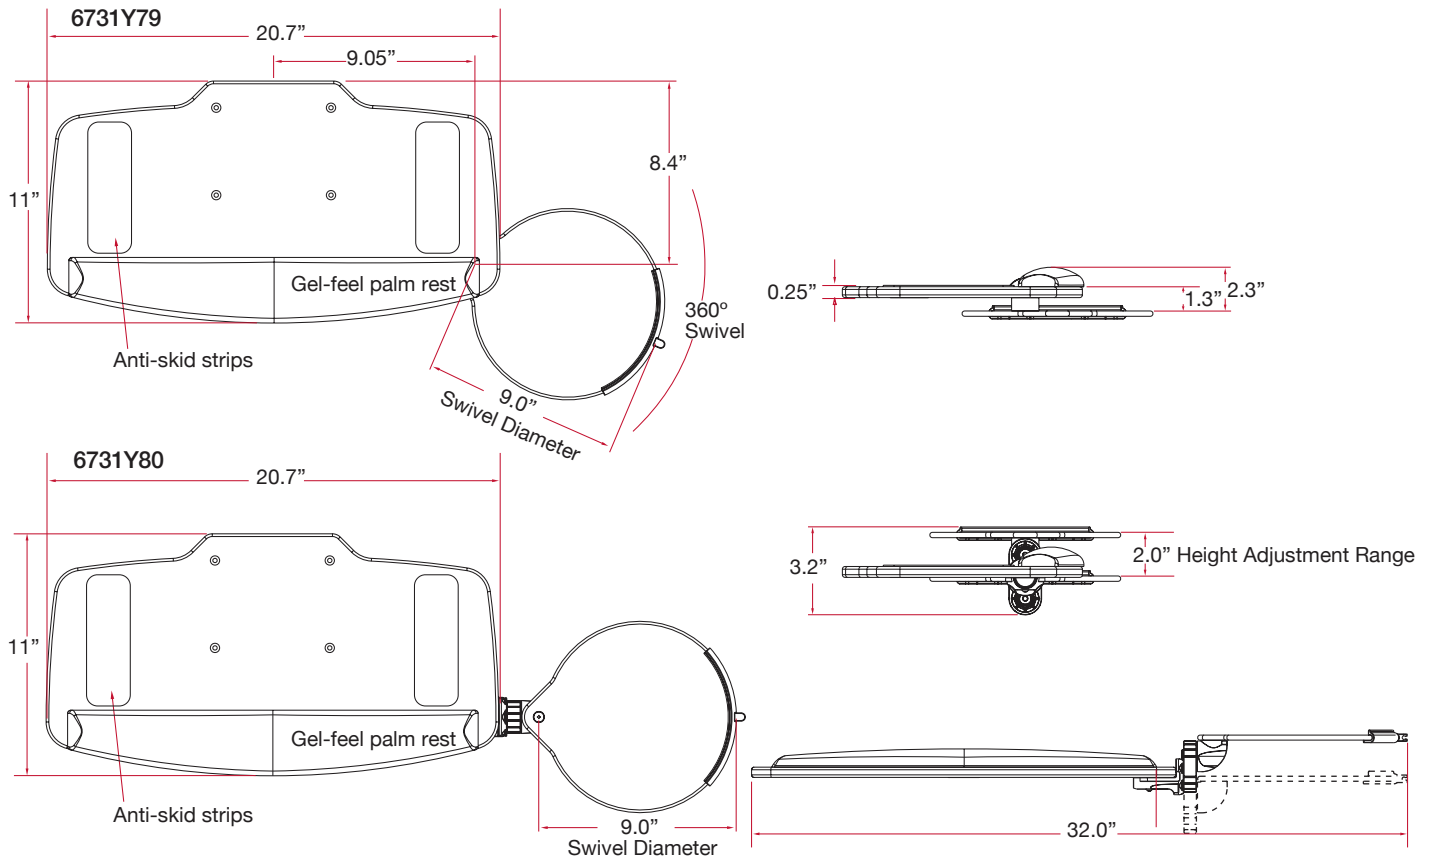

6731 series

| Features | Benefits |
|---|---|
| Made from 1/4" thick phenolic with white finish | Sturdy design durable decorative finish |
| Anti-skid strips on keyboard tray | Strips prevent keyboard slippage |
| Universal mounting pattern | Attaches to most ISE keyboard arms |
| Plug-in gel-feel foam palm rest | Offers gentle support, easy-to-clean wrinkle finish and wear resistant material |
| Comes with snap-on mouse fence | Prevents mouse from sliding off when tray is tilted |
| Available with swivel only mouse surface or height adjustable mouse mechanism | Accommodates right- or left -hand mousing |

| Model | Keyboard Drawer Width | Keyboard Tray Depth | Material | Mouse Tray | Palm Rest | Weight |
|---------|-----------------------|---------------------|---------------------|-------------------------------|-----------|----------|
| 6731Y79 | 20.7" | 11.0" | 1/4" White Phenolic | Swivel only | Included | 5.2 lbs. |
| 6731Y80 | 20.7" | 11.0" | 1/4" White Phenolic | Height adjustable with swivel | Included | 5.6 lbs. |