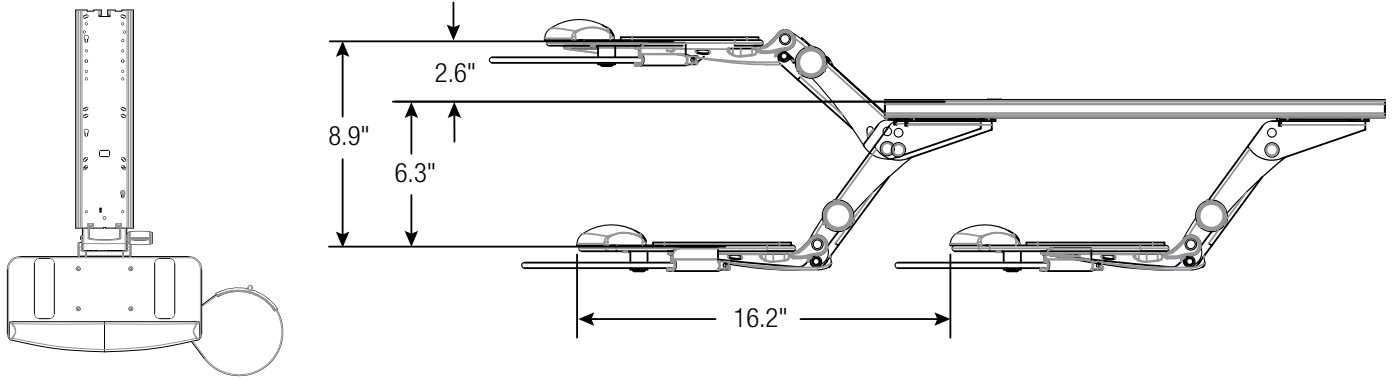

| Features | Benefits |
|--|--|
| The Legato arm comes with Lift-n-Lock™ height adjustment and dial tilt soft touch knob for tray adjustment | Intuitive knob-less/lever-less Lift-n-Lock™ for easy height adjustment with soft touch tilt knob to adjust for a personal fit |
| Height adjustable of 8.88" with 2.63" above the mounting surface and 6.25" below | Exceeds HFES & BIFMA standards and guidelines for 5th to 95th percentile seated users |
| 21.75" long glide track | Provides effortless arm retraction and frees up desk space when the keyboard is not required |
| Anti-skid strips on keyboard tray | Strips prevent keyboard slippage |
| White phenolic keyboard tray measuring 9.4" deep x 19.4" wide | 1/4" thick tray provides optimal under desk clearance with an attractive modern styling with ample room for keyboard and mouse |
| Plug-in gel-feel foam palm rest | Offers gentle support, easy-to-clean wrinkle finish and wear resistant material. Fully recyclable. |
| Comes with all mounting hardware for arm and tray installation | Easy assembly of arm to tray and simple attachment to desk using basic tools |
| Available with swivel only mouse surface or height adjustable mouse mechanism | Accommodates right- or left -hand mousing |

8480Y2133Y79

8480Y2133Y80

White Legato Arm with White Phenolic Mini Keyboard Trays

Ancillary Products:

- Use with ISE CPU Holders
- For flat panel displays, specify the Concerto flat panel support system

| Model | Height Range from Mounting Surface | Tilt | Tray Depth & Width | Mouse Tray | Mounting | Color |
|--------------|------------------------------------|--------------|--------------------|-------------------------------|-----------------|-------|
| 8480Y2133Y79 | 2.63" to - 6.25" | +10° to -20° | 9.4" x 19.4" | Swivel only | 21" Glide Track | White |
| 8480Y2133Y80 | 2.63" to - 6.25" | +10° to -20° | 9.4" x 19.4" | Height adjustable with swivel | 21" Glide Track | White |