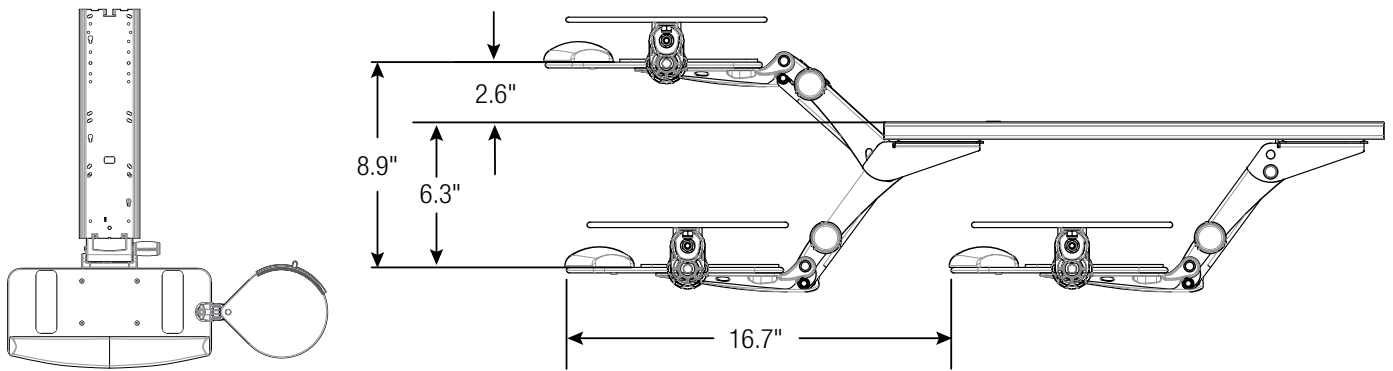

8480Y2133Y80

White Legato Arm with White Phenolic Mini Keyboard Trays

Ancillary Products:

- Use with ISE CPU Holders
- For flat panel displays, specify the Concerto flat panel support system