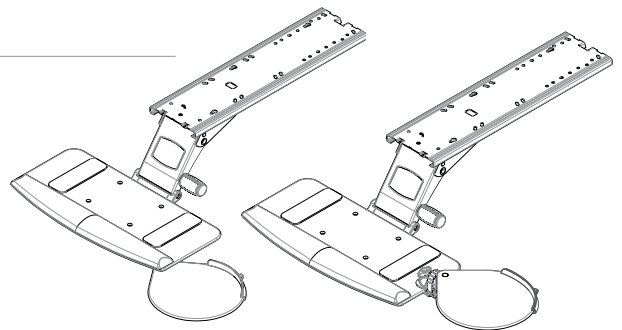

| Features | Benefits |
|--|--|
| The Legato arm comes with Lift-n-Lock™ height adjustment and dial tilt soft touch knob for tray adjustment | Intuitive knob-less/lever-less Lift-n-Lock™ for easy height adjustment with soft touch tilt knob to adjust for a personal fit |
| Height adjustable of 8.88" with 2.63" above the mounting surface and 6.25" below | Exceeds HFES & BIFMA standards and guidelines for 5th to 95th percentile seated users |
| 21.75" long glide track | Provides effortless arm retraction and frees up desk space when the keyboard is not required |
| Anti-skid strips on keyboard tray | Strips prevent keyboard slippage |
| White phenolic keyboard tray measuring 9.4" deep x 19.4" wide | 1/4" thick tray provides optimal under desk clearance with an attractive modern styling with ample room for keyboard and mouse |
| Plug-in gel-feel foam palm rest | Offers gentle support, easy-to-clean wrinkle finish and wear resistant material. Fully recyclable. |
| Comes with all mounting hardware for arm and tray installation | Easy assembly of arm to tray and simple attachment to desk using basic tools |
| Available with swivel only mouse surface or height adjustable mouse mechanism | Accommodates right- or left -hand mousing |

8480Y2133Y79

8480Y2133Y80

White Legato Arm with White Phenolic Mini Keyboard Trays

Ancillary Products:

- Use with ISE CPU Holders
- For flat panel displays, specify the Concerto flat panel support system

| Model | Height Range from Mounting Surface | Tilt | Tray Depth & Width | Mouse Tray | Mounting | Color |
|--------------|------------------------------------|--------------|--------------------|-------------------------------|-----------------|-------|
| 8480Y2133Y79 | 2.63" to - 6.25" | +10° to -20° | 9.4" x 19.4" | Swivel only | 21" Glide Track | White |
| 8480Y2133Y80 | 2.63" to - 6.25" | +10° to -20° | 9.4" x 19.4" | Height adjustable with swivel | 21" Glide Track | White |