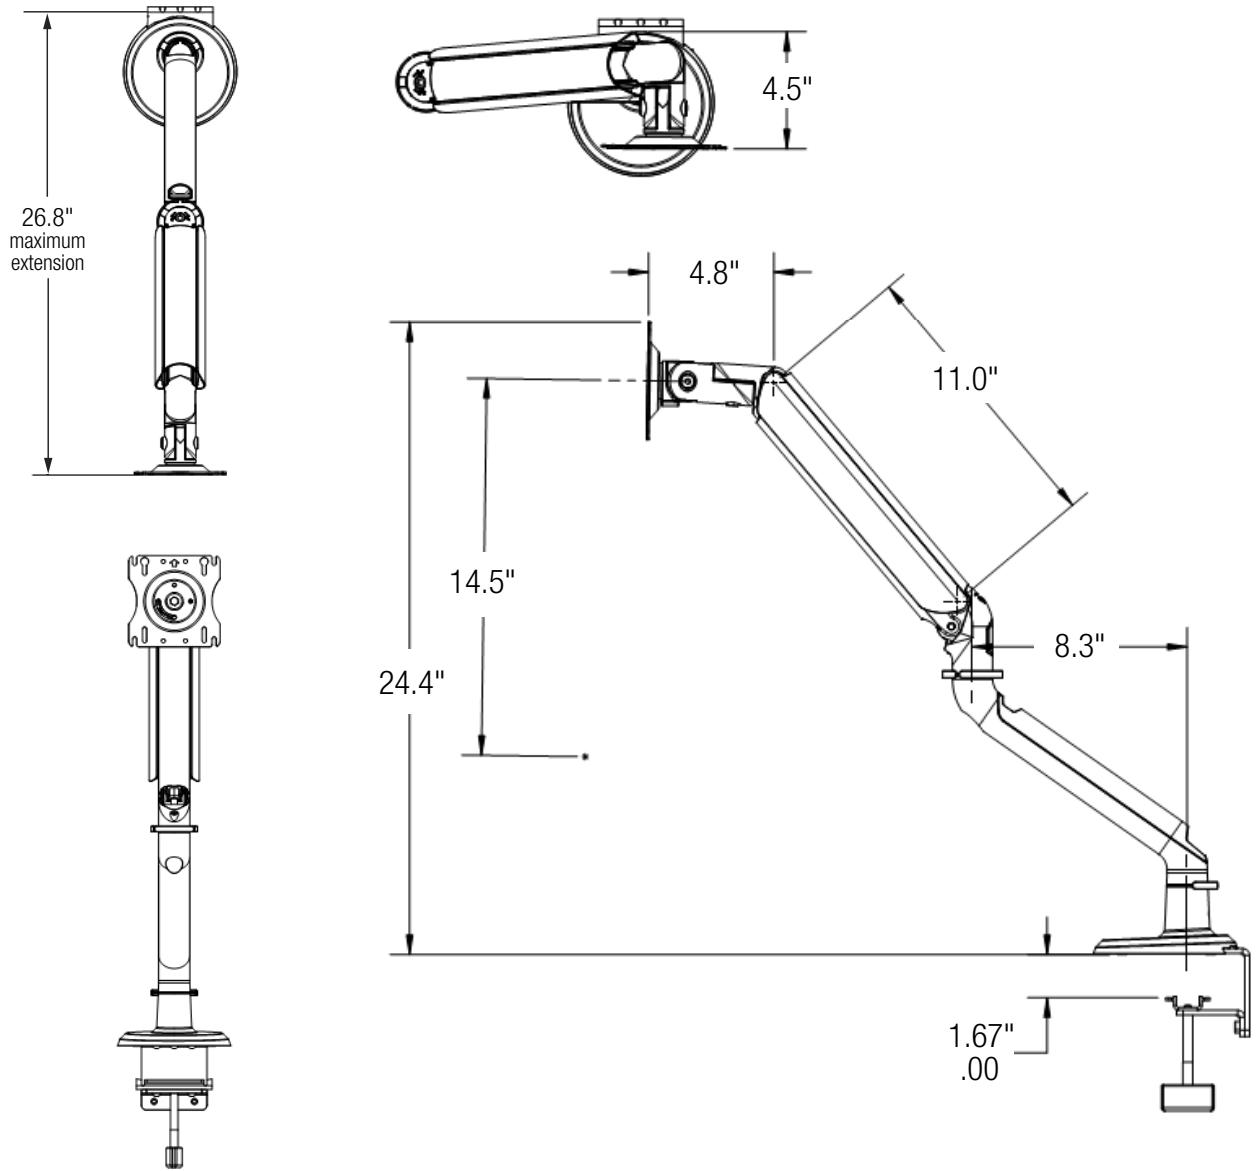

Tempo™ Monitor Supports - Single Screen

7750 Light Duty & 7755 Heavy Duty Monitor Arms

Ancillary Products:

- Compatible with all ISE keyboard arms
- Use with ISE CPU holders

Model	Description	Maximum Monitor Weight Capacity	Weight
7750AS	Tempo™ Single Screen Light Duty Monitor Support	5 lbs. to 20 lbs.	10.34 lbs.
7755AS	Tempo™ Single Screen Heavy Duty Monitor Support	10 lbs. to 30 lbs.	10.34 lbs.

To specify color, other than silver, replace the "AS" in part number with: **E** = Black **Y** = White
For example, to get a "7750AS" in white, order 7750Y