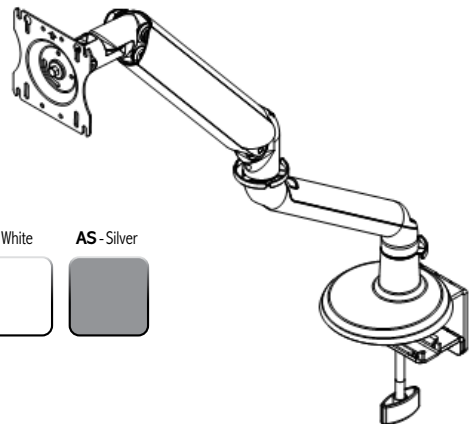

Notes: 1. Weight = packaged shipping weight per unit. 2. Specifications are subject to change without notice.

950 Warden Avenue
Toronto, Ontario, M1L 4E3
1.800.837.8640
www.ise-ergonomics.com

A COMPANY

ISE reserves the right to change product specifications at any time without notice and without incurring responsibility for existing units.
©2022 ISE International Source for Ergonomics.

OL2844-A/1122