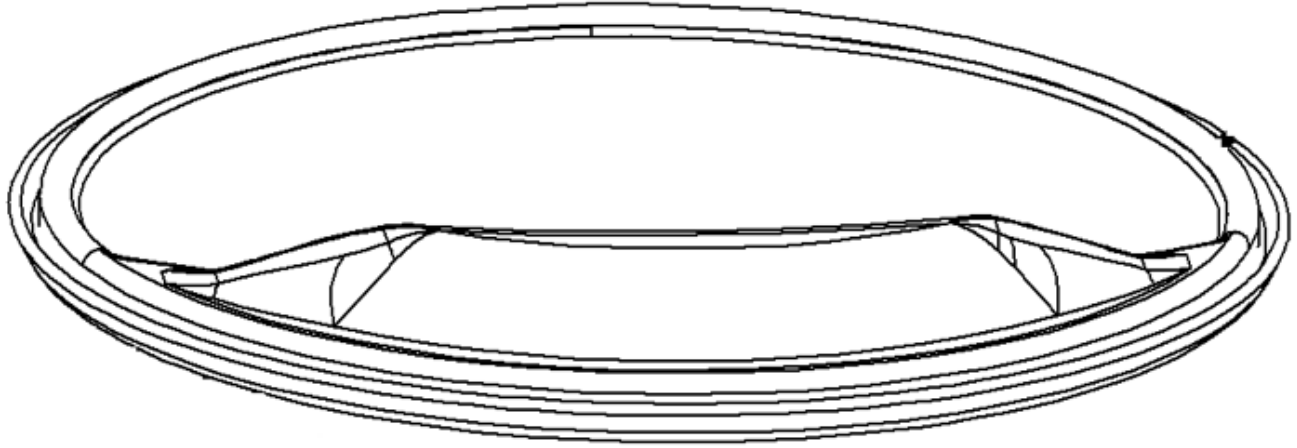

INTERNATIONAL
SOURCE FOR
ERGONOMICS

A  COMPANY

MP-1

MP-1

Mouse Mat with Built-in Palm Rest

Lycra covered mouse mat, with gel filled palm rest. Ideal for used on the ISE MPS Orbital Tilt/Swivel Mousing Platform, or as a stand-alone mouse mat on all desking surfaces. Non-skid undersurface keeps the mat stationary when mousing.

Features	Benefits
Lycra covered mousing surface	Durable soft finish
Large diameter for mousing with built in gel palm rest with Lycra covering	9 1/2" x 7 1/4" mousing area with 6 1/2" x 1 3/4" deep cushioned palm rest
Non-slip rear surface	Prevents mat from moving during mousing
Built in mouse fence around platform perimeter of mat	Prevents mouse from sliding off mat when using as a stand-alone mousing surface
Use with ISE round mousing surface or desk-top	Fits ISE MPS mousing platform

MP-1 Mouse Mat with Built-in Palm Rest

Ancillary Products:

- Compatible with ISE MPS
- Use with ISE CPU Holders
- For Flat Panel Displays use the ISE Concerto or Xtend series of monitor supports

Model	Diameter	Palm Rest Width	Palm Rest Height	Material	Weight
MP-1	9.5"	6.5"	1.3"	Lykra Covered Rubber/Gel	1.2 lbs