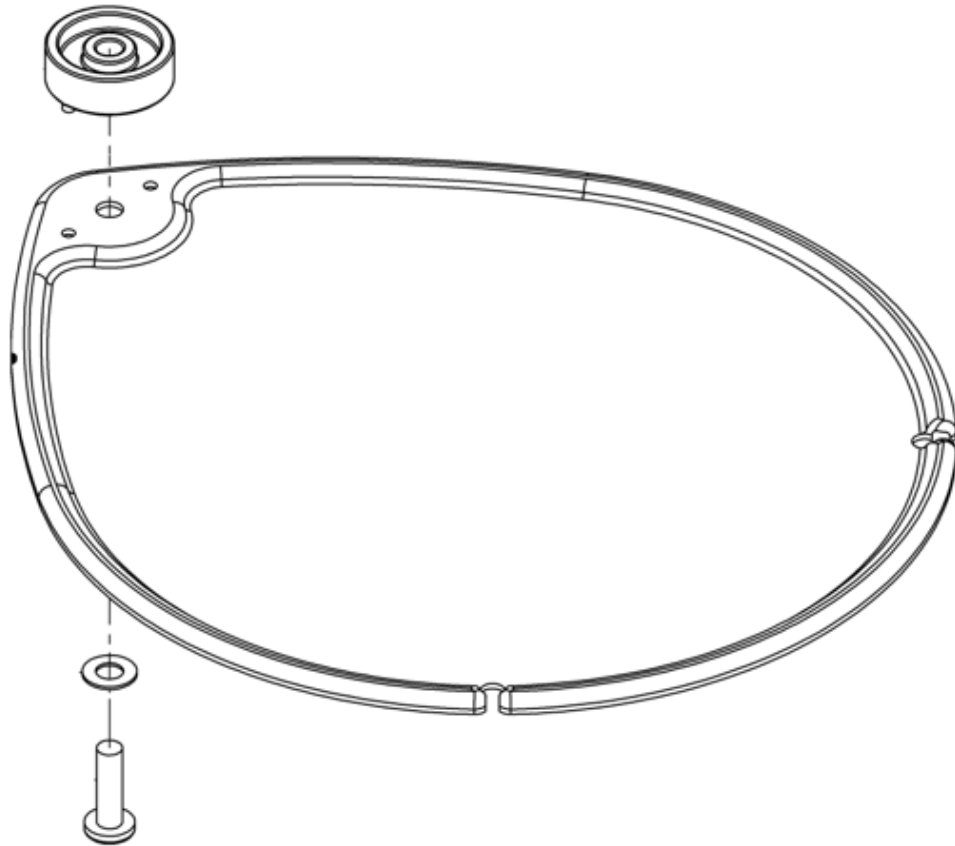

## KD-010

### Swivel Only Mousing Surface Kit

Stamped steel swivel only mousing surface kit, attaches to KD-100 Keyboard drawer.

Features	Benefits
Stamped Steel Mousing Platform	Rugged construction
9" Diameter Platform	Provides large mousing area
Provides 360° swivel for mousing platform	Mouse adjustment and storage capability
Includes mounting spacer stand-off	Provides clearance under drawer surface
Mounting hardware included	Easily attaches to undersurface
Black powder paint finish	Decorative finish easy cleaning

## KD-010 Swivel Only Mousing Surface Kit

### Ancillary Products:

- Compatible with KD-100/KD-110 & KD-120
- Use with ISE CPU Holders
- For Flat Panel Displays use the ISE Concerto or Xtend series of monitor supports

Model	Diameter	Length	Height	Material	Weight
KD-010	9.0"	10.5"	3/16"	Steel (Black)	1.2 lbs