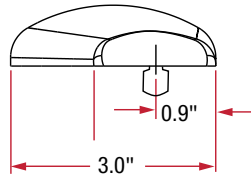

Gel-Feel Foam Wrist Support

Ancillary Products:

- Compatible with most ISE trays
- Use with ISE CPU holders
- For flat panel displays, specify the Concerto flat panel support system

Model	Length	Width	Height	Material	Color
6275B	19.0"	3.0"	0.9"	Gel-Feel Foam	Black

Black

Notes: 1. Weight = packaged shipping weight per unit. 2. Specifications are subject to change without notice.

950 Warden Avenue
Toronto, Ontario, M1L 4E3
1.800.837.8640
www.ise-ergonomics.com

A COMPANY

ISE reserves the right to change product specifications at any time without notice and without incurring responsibility for existing units.
©2022 ISE International Source for Ergonomics.

OL2637-A/1122