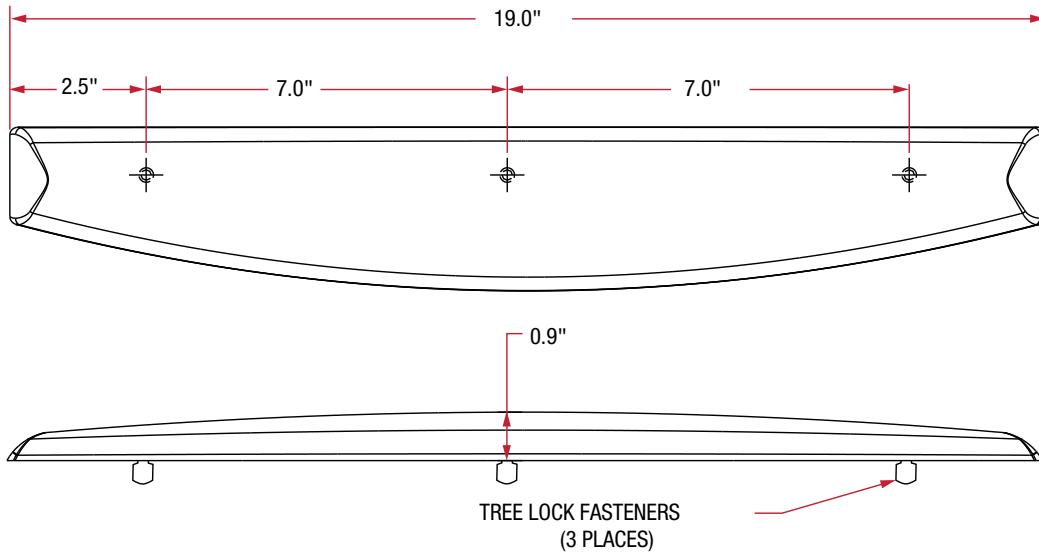

Gel-Feel Foam Wrist Support

Ancillary Products:

- Compatible with most ISE trays
- Use with ISE CPU holders
- For flat panel displays, specify the Concerto flat panel support system

Model	Length	Width	Height	Material	Color
6275B	19.0"	3.0"	0.9"	Gel-Feel Foam	Black

Black

Notes: 1. Weight = packaged shipping weight per unit. 2. Specifications are subject to change without notice.

950 Warden Avenue
Toronto, Ontario, M1L 4E3
1.800.837.8640
www.ise-ergonomics.com

A COMPANY

ISE reserves the right to change product specifications at any time without notice and without incurring responsibility for existing units.
©2022 ISE International Source for Ergonomics.

OL2637-A/1122