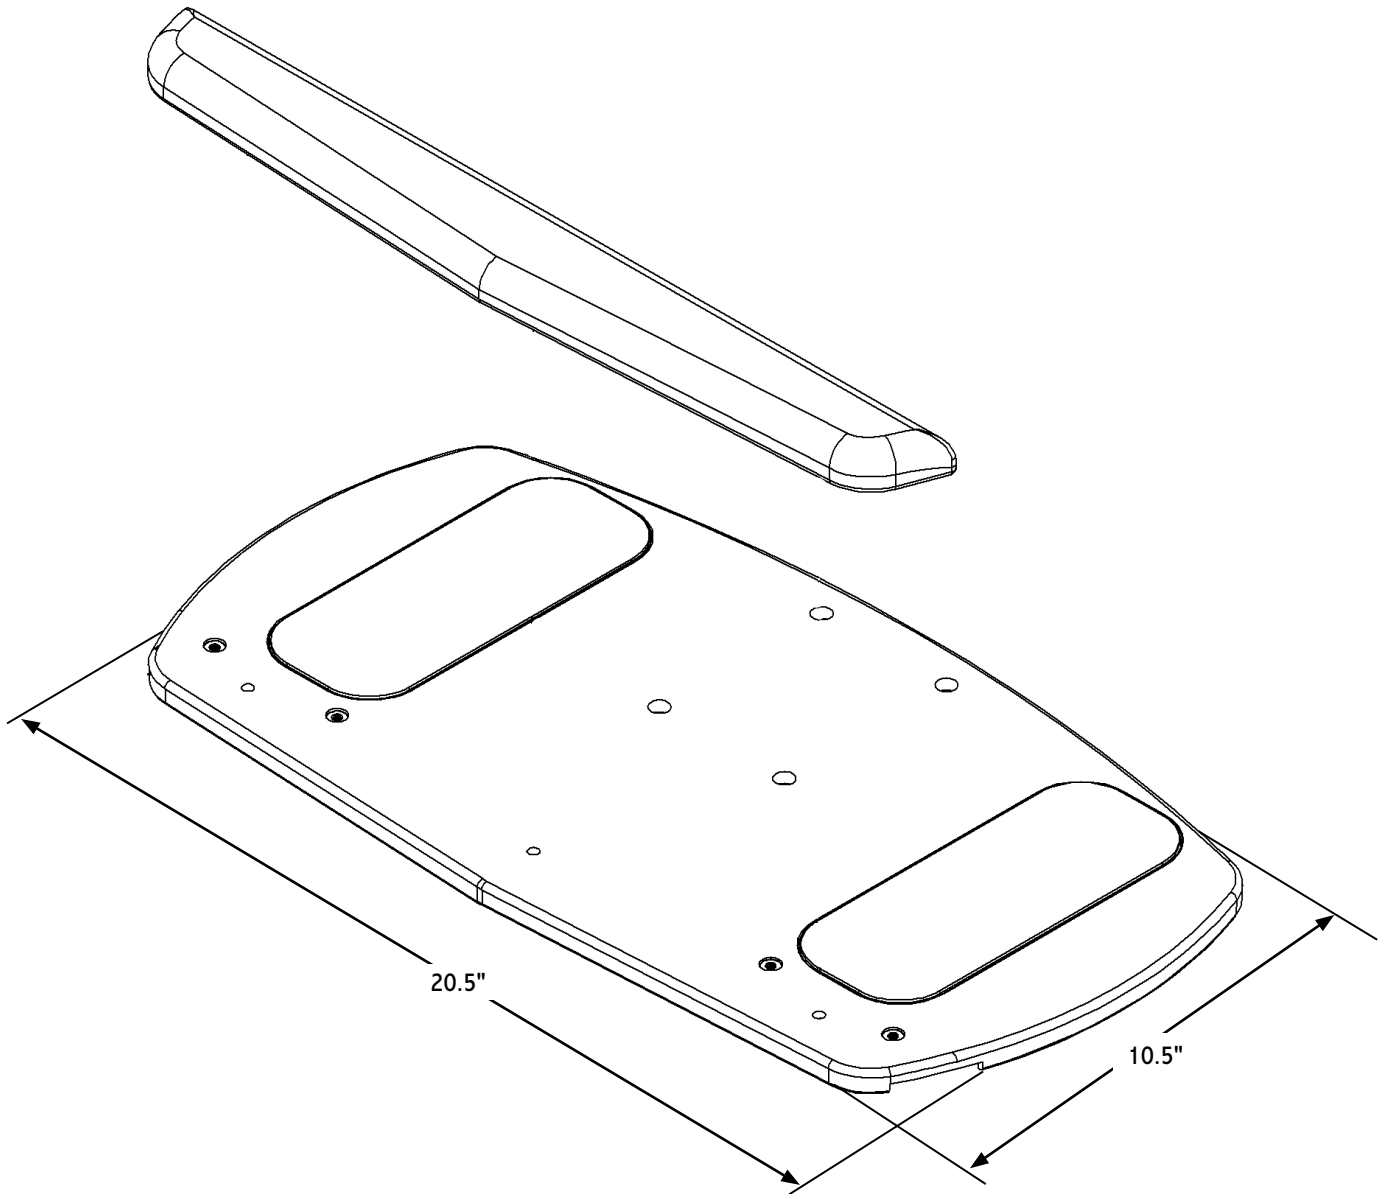

### Comfort Keyboard Platform

Features	Benefits
20.5" wide x 10.5" deep x 1" thick molded keyboard platform	Supports all keyboard styles, ideal for keyboards with built in palm rests
Anti-skid strips on keyboard tray	Holds keyboard in place when typing
Molded in black plastic resin with decorative textured finish	Durable surfaces allows for easy cleaning of tray surfaces
Removable padded Palm Rest	Comfortable PVC free padded palm rest
Mounting hardware provided	Quick and easy installation on all KV articulating keyboard arms