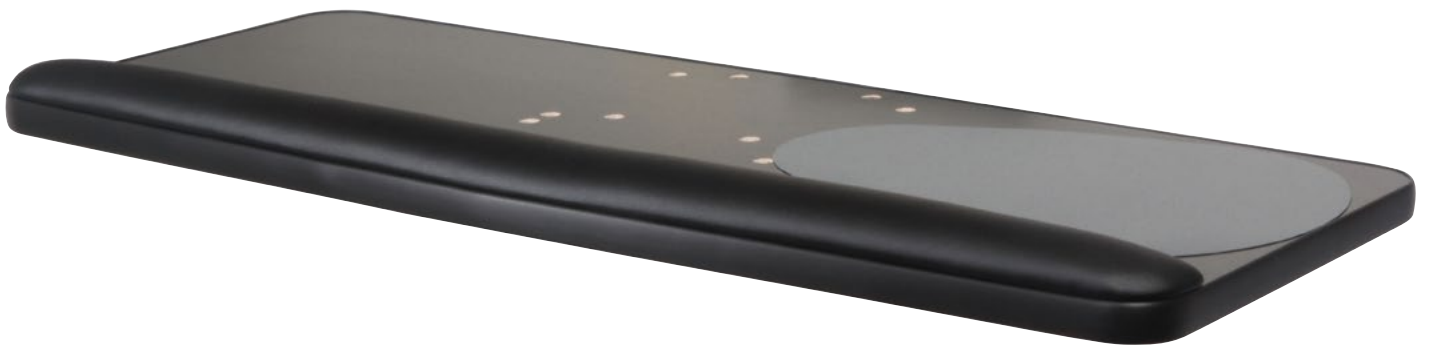

INTERNATIONAL
SOURCE FOR
ERGONOMICS

A  COMPANY

PB2524

PB2524

Full width melamine keyboard
& mouse platform with palm rest

Features	Benefits
25.2" wide x 10.5" deep x 0.6" thick keyboard/mousing platform	Supports all keyboard styles, simply move keyboard left or right for correct mousing requirements
Decorative black melamine keyboard/mousing surface with edge banding	Durable surfaces allows for easy cleaning of tray & mousing surfaces
Removable padded palm rest	Comfortable PVC free padded palm rest
Mounting hardware provided	Quick and easy installation on all ISE articulating keyboard arms

PB2524

Full width melamine keyboard & mouse platform with palm rest

Ancillary Products:

- Compatible with all ISE keyboard arms
- Use with ISE CPU holders
- For flat panel displays use the ISE Concerto or Xtend series of monitor supports

Model	Keyboard Drawer Width	Keyboard Tray Depth	Tray Thickness	Material	Weight
PB2524	25.2"	10.5"	0.6"	Edge Banded Melamine	7.5 lbs

Black

Code Compliance: Exceeds ANSI/BIFMA standards

Notes: 1. Weight = packaged shipping weight per unit. 2. Specifications are subject to change without notice.