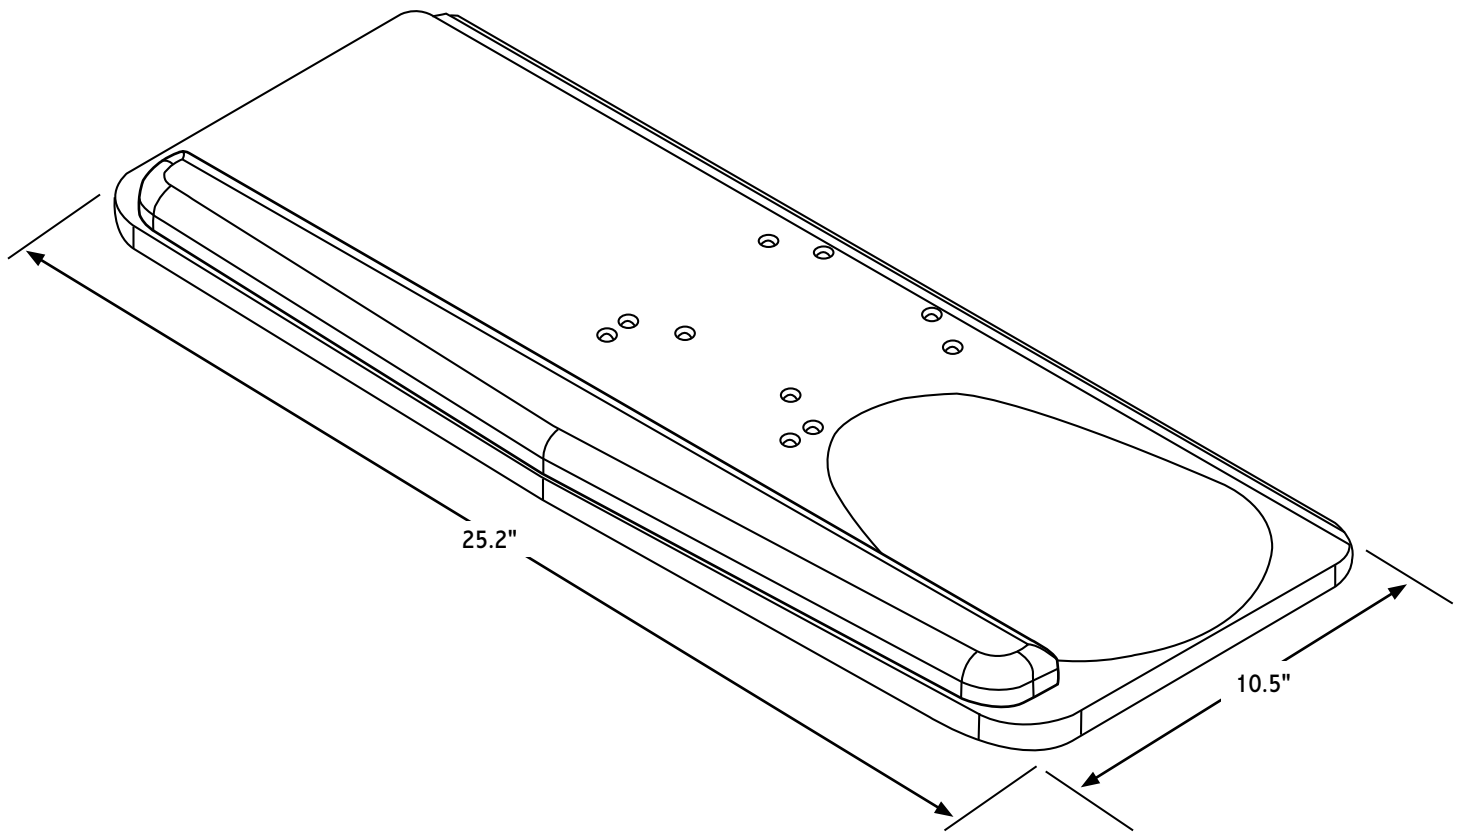

INTERNATIONAL
SOURCE FOR
ERGONOMICS

A  COMPANY

PB2524

PB2524

Full width melamine keyboard
& mouse platform with palm rest

Features	Benefits
25.2" wide x 10.5" deep x 0.6" thick keyboard/mousing platform	Supports all keyboard styles, simply move keyboard left or right for correct mousing requirements
Decorative black melamine keyboard/mousing surface with edge banding	Durable surfaces allows for easy cleaning of tray & mousing surfaces
Removable padded palm rest	Comfortable PVC free padded palm rest
Mounting hardware provided	Quick and easy installation on all ISE articulating keyboard arms

PB2524

Full width melamine keyboard & mouse platform with palm rest

Ancillary Products:

- Compatible with all ISE keyboard arms
- Use with ISE CPU holders
- For flat panel displays use the ISE Concerto or Xtend series of monitor supports

Model	Keyboard Drawer Width	Keyboard Tray Depth	Tray Thickness	Material	Weight
PB2524	25.2"	10.5"	0.6"	Edge Banded Melamine	7.5 lbs

Black

Code Compliance: Exceeds ANSI/BIFMA standards

Notes: 1. Weight = packaged shipping weight per unit. 2. Specifications are subject to change without notice.