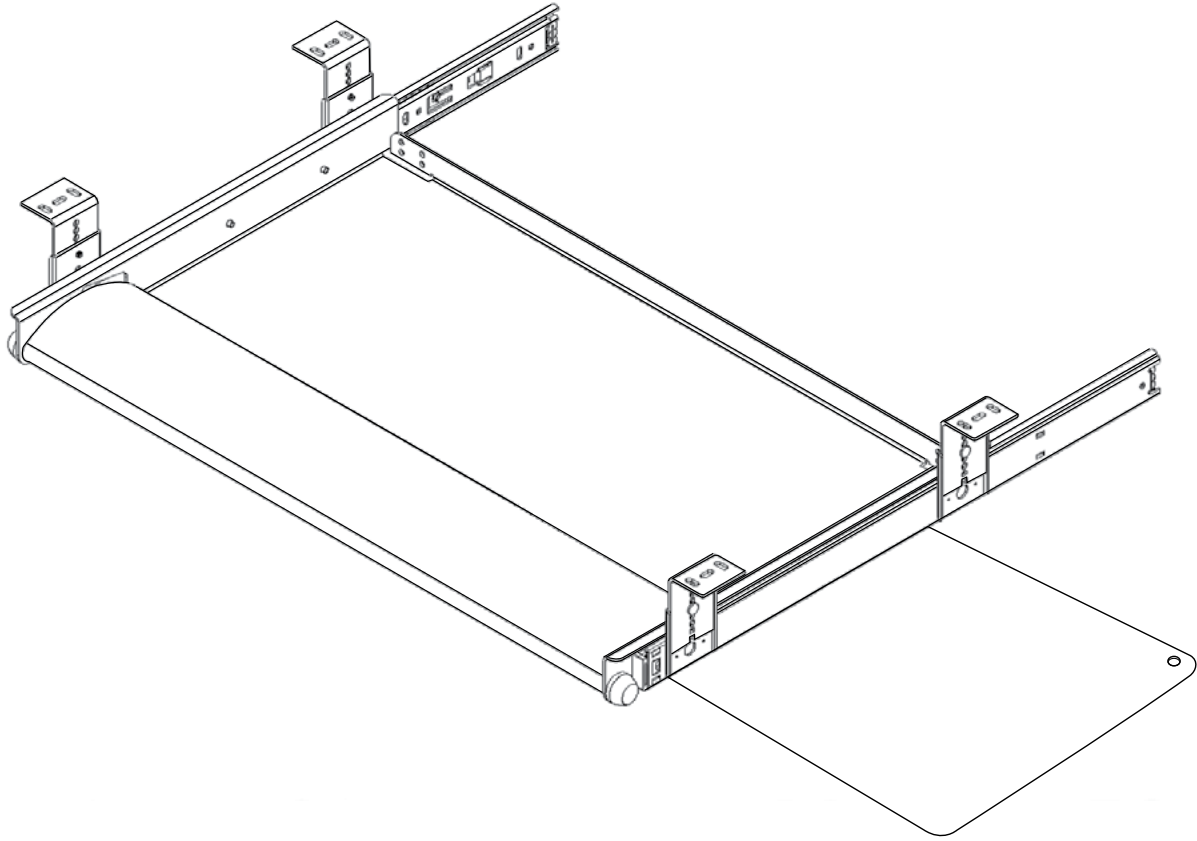

## 5710 BLK 18

Keyboard Drawer with Adjustable  
Palm Rest & Sliding Mouse Tray

Features	Benefits
Steel keyboard tray 21.8" wide x 18.0" deep	Large keyboard drawer area supports all keyboard sizes
Slide through mousing surface	Adjusts for ambidextrous mousing
Height adjustable palm rest	Adjustable palm rest for optimal typing comfort
Precision Ball Bearing Slides with detent feature	Smooth drawer opening and retraction with hold out feature
Adjustable drop height feature provided on slide brackets	Seven height adjustments for ergonomic adjustment of drawer
Mounting hardware provided	Quick and easy installation

Note: Brackets mount in outboard position under work surface for application widths 24" or greater, and in the inboard position for widths less than 24"

## 5710 BLK 18 Keyboard Drawer with Adjustable Palm Rest & Sliding Mouse Tray