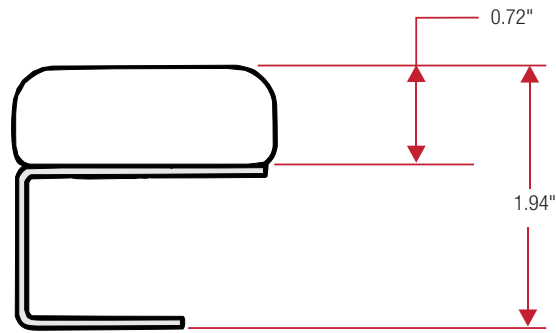

END VIEW

6270D Foam Palm Rest

Ancillary Products:

- Compatible with ISE 6421D, 6501D
- Use with ISE CPU holders
- For flat panel displays, specify the Concerto or Xtend flat panel support system

Model	Length	Width	Height	Material	Color
6270D	19.5"	2.0"	0.7"	ABS Plastic	Black

Black