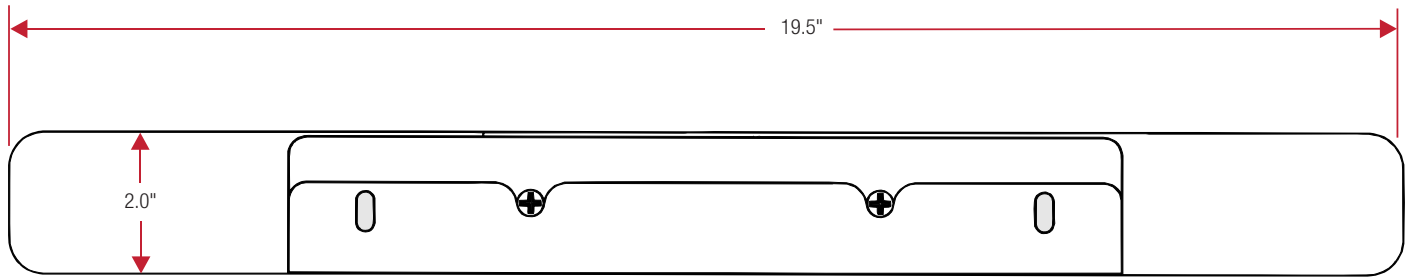

END VIEW

6270D Foam Palm Rest

Ancillary Products:

- Compatible with ISE 6421D, 6501D
- Use with ISE CPU holders
- For flat panel displays, specify the Concerto or Xtend flat panel support system

Model	Length	Width	Height	Material	Color
6270D	19.5"	2.0"	0.7"	ABS Plastic	Black

Black