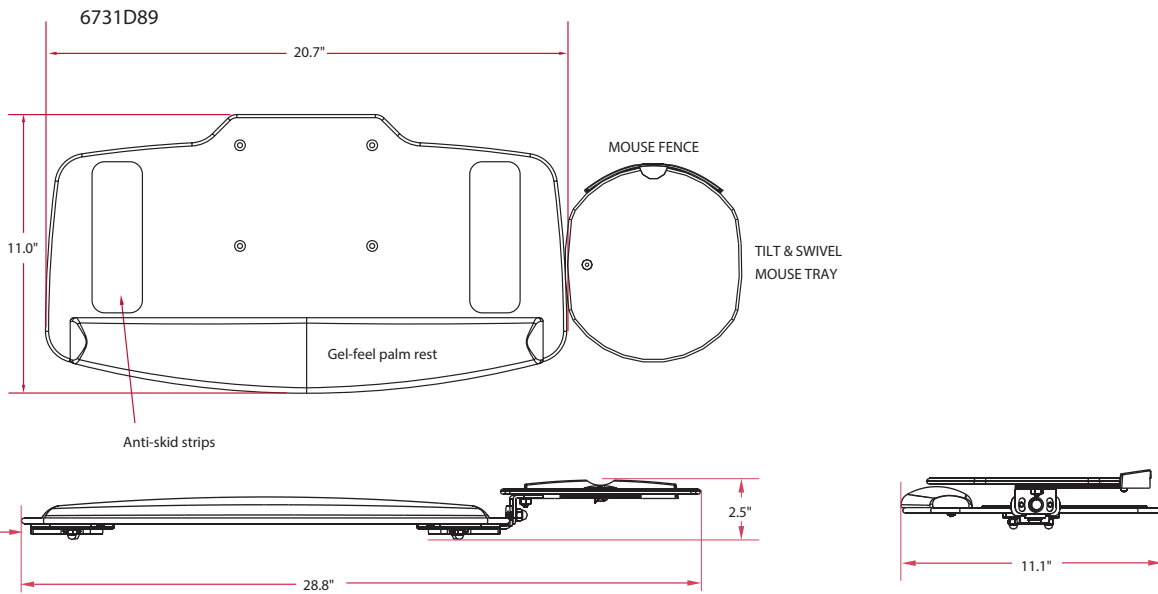

INTERNATIONAL
SOURCE FOR
ERGONOMICS

A  COMPANY

6731D79

Phenolic Tray

The 20" Phenolic keyboard tray with mouse tray provides a solid, low-profile keyboard solution. Available with swivel, tilt and swivel or height adjustable tilt and swivel mouse tray.

6731 Series

Features	Benefits
Rigid construction	Sturdier than a steel tray
Anti-skid grip strips on keyboard tray	Strips prevent keyboard slippage
Available with swivel only mouse, tilt and mouse or height adjustable mouse mechanism	Allows for left and right mousing flexibility
Built-in mouse guard with cable management	Prevents mouse from slipping off tray
Plug in foam-gel wrist rest	Offers gentle support, easy-to-clean wrinkle finish and wear resistant material
Fits most keyboards including the Microsoft Natural™	Flexible design accommodates equipment change
Universal mounting pattern	Attaches to most ISE Keyboard arms
Graphite finish and color that helps hide fingerprints, marks and smudges	Easy to clean and maintain

Phenolic Tray 6731 series

Ancillary Products:

- The Phenolic swivel tray is an ideal complement for Legato, Ovation and Momentum arms
- Use with ISE CPU holders
- For flat panel displays, specify the Concerto flat panel support system

Model	Width	Material	Color	Mouse Tray	Palm Rest	Weight
6731D79	20.7"	0.25" Phenolic	Graphite gray	Swivel	Included	4.5 lbs
6731D80	20.7"	0.25" Phenolic	Graphite gray	Height Adjustable Tilt & Swivel	Included	4.8 lbs
6731D89	20.7"	0.25" Phenolic	Graphite gray	Tilt & Swivel	Included	5.5 lbs
6731D99	20.7"	0.25" Phenolic	Graphite gray	Tilt & Swivel	Included	6.0 lbs