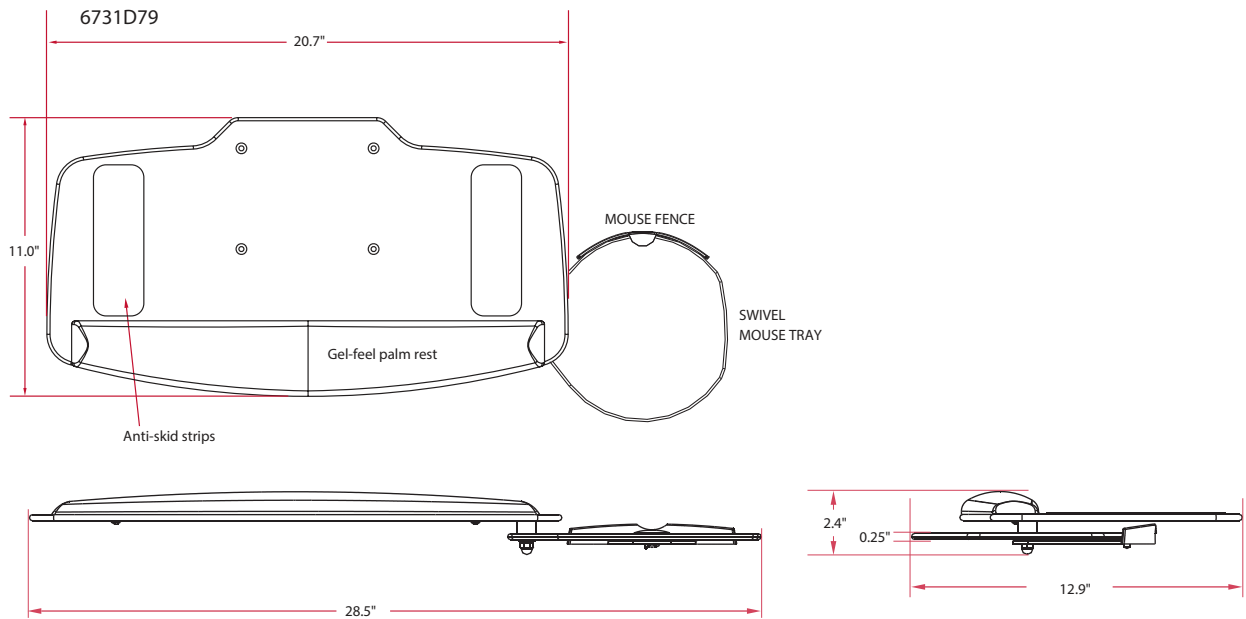

INTERNATIONAL
SOURCE FOR
ERGONOMICS

A  COMPANY

6731D79

Phenolic Tray

The 20" Phenolic keyboard tray with mouse tray provides a solid, low-profile keyboard solution. Available with swivel, tilt and swivel or height adjustable tilt and swivel mouse tray.

6731 Series

Features	Benefits
Rigid construction	Sturdier than a steel tray
Anti-skid grip strips on keyboard tray	Strips prevent keyboard slippage
Available with swivel only mouse, tilt and mouse or height adjustable mouse mechanism	Allows for left and right mousing flexibility
Built-in mouse guard with cable management	Prevents mouse from slipping off tray
Plug in foam-gel wrist rest	Offers gentle support, easy-to-clean wrinkle finish and wear resistant material
Fits most keyboards including the Microsoft Natural™	Flexible design accommodates equipment change
Universal mounting pattern	Attaches to most ISE Keyboard arms
Graphite finish and color that helps hide fingerprints, marks and smudges	Easy to clean and maintain

Phenolic Tray 6731 series

Ancillary Products:

- The Phenolic swivel tray is an ideal complement for Legato, Ovation and Momentum arms
- Use with ISE CPU holders
- For flat panel displays, specify the Concerto flat panel support system

Model	Width	Material	Color	Mouse Tray	Palm Rest	Weight
6731D79	20.7"	0.25" Phenolic	Graphite gray	Swivel	Included	4.5 lbs
6731D80	20.7"	0.25" Phenolic	Graphite gray	Height Adjustable Tilt & Swivel	Included	4.8 lbs
6731D89	20.7"	0.25" Phenolic	Graphite gray	Tilt & Swivel	Included	5.5 lbs
6731D99	20.7"	0.25" Phenolic	Graphite gray	Tilt & Swivel	Included	6.0 lbs