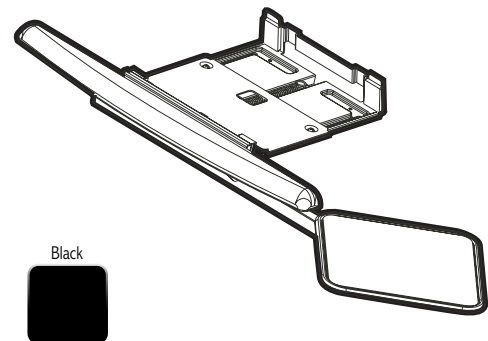

INTERNATIONAL
SOURCE FOR
ERGONOMICS

A  COMPANY

C625

Economy Clamp Tray

The ISE Economy Clamp Tray is a spring-loaded mechanism to allow for quick and easy keyboard mounting. A height and tilt adjustable gel palm support allows for proper palm positioning while typing. This fully integrated keyboard system includes a mouse support which has tilt and swivel, left and right hand capabilities.

C625 series

Features	Benefits
Steel construction for keyboard and attachable swivel/tilt mouse tray	Provides a solid durable design
Height and tilt adjustable gel palm rest (lycra covering)	Allows for the perfect ergonomic position
Design accommodates most keyboards	Very versatile, even when upgrading, or changing keyboards
Ergonomic design with many adjustment features	Adjust it for specific requirements
Unobtrusive with no bulky platform	An elegant, simple solution

Economy Clamp Tray C625 series

Ancillary Products:

- The Economy Clamp Tray is the perfect complement to the Momentum and Echo arms
- Use with ISE CPU holders
- For flat panel displays, specify the Concerto or Xtend flat panel support system

Model	Width Range	Clamp Range	Height	Material	Mouse Tray	Palm Rest
C625	21.0" / 29.5"	6.4" to 9.9"	3.0"	steel	tilt & swivel	included

Notes: 1. Weight = packaged shipping weight per unit. 2. Specifications are subject to change without notice.