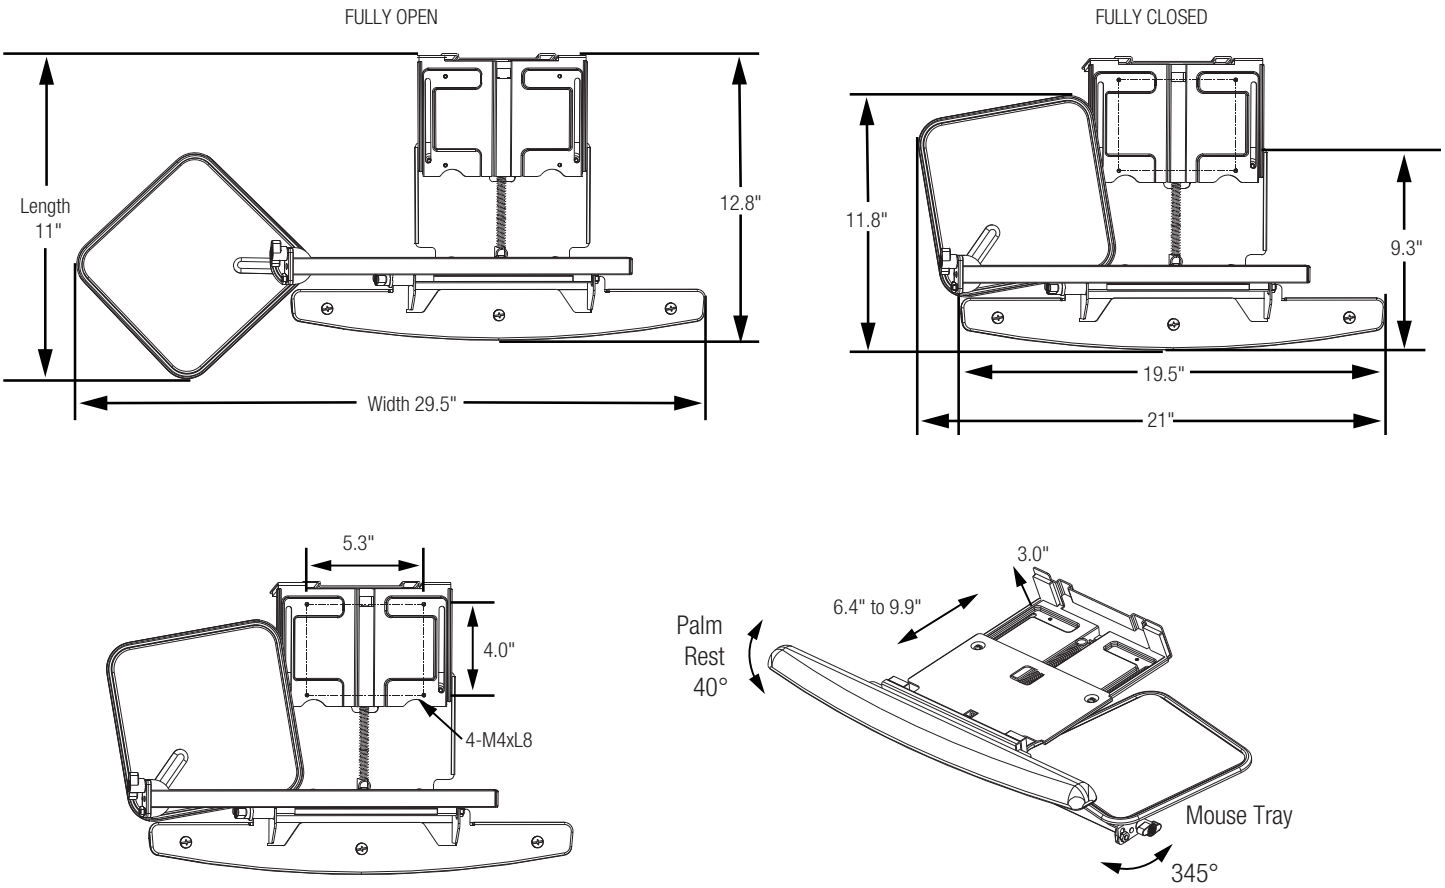

INTERNATIONAL
SOURCE FOR
ERGONOMICS

A  COMPANY

C625

Economy Clamp Tray

The ISE Economy Clamp Tray is a spring-loaded mechanism to allow for quick and easy keyboard mounting. A height and tilt adjustable gel palm support allows for proper palm positioning while typing. This fully integrated keyboard system includes a mouse support which has tilt and swivel, left and right hand capabilities.

C625 series

Features	Benefits
Steel construction for keyboard and attachable swivel/tilt mouse tray	Provides a solid durable design
Height and tilt adjustable gel palm rest (lycra covering)	Allows for the perfect ergonomic position
Design accommodates most keyboards	Very versatile, even when upgrading, or changing keyboards
Ergonomic design with many adjustment features	Adjust it for specific requirements
Unobtrusive with no bulky platform	An elegant, simple solution

Economy Clamp Tray C625 series

Ancillary Products:

- The Economy Clamp Tray is the perfect complement to the Momentum and Echo arms
- Use with ISE CPU holders
- For flat panel displays, specify the Concerto or Xtend flat panel support system

Model	Width Range	Clamp Range	Height	Material	Mouse Tray	Palm Rest
C625	21.0" / 29.5"	6.4" to 9.9"	3.0"	steel	tilt & swivel	included

Notes: 1. Weight = packaged shipping weight per unit. 2. Specifications are subject to change without notice.