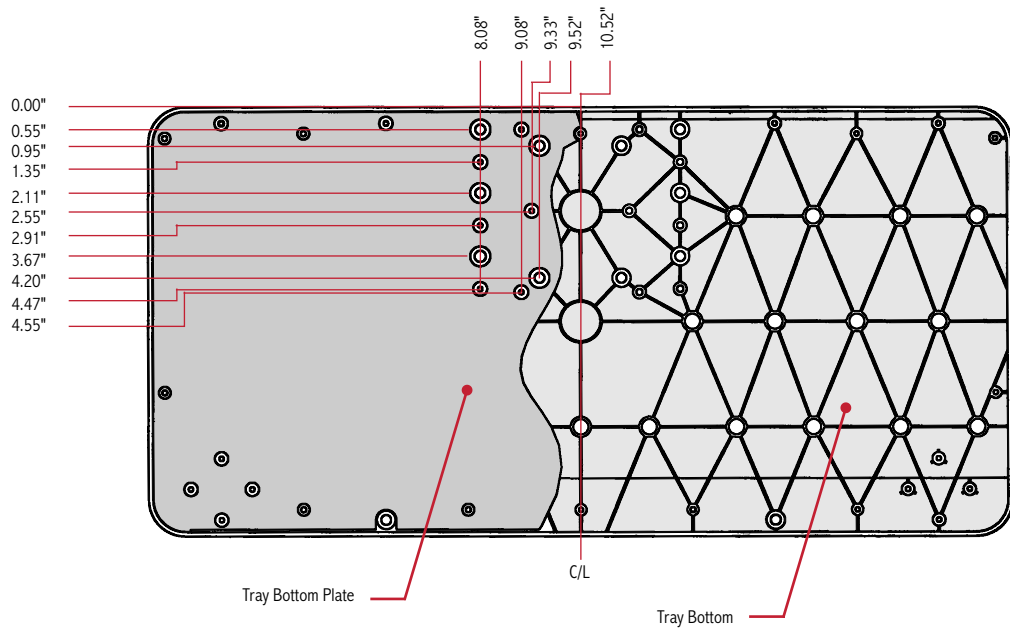

INTERNATIONAL
SOURCE FOR
ERGONOMICS

A  COMPANY

6501D

ABS Keyboard Tray

ISE offers a plastic keyboard tray with a reinforcing back plate, threaded inserts and anti-skid mat (not shown). The keyboard support comes in black and is 100 lbs load rated.

6501D

Features	Benefits
Rigid construction	Sturdier than a steel tray
Anti-skid grip mat	Prevents keyboard slippage
Black finish helps hide fingerprints, marks and smudges	Easy to clean and maintain

ABS Keyboard Tray 6501 series

Ancillary Products:

- 6501D is an ideal complement to any ISE keyboard support arm
- For flat panel displays, specify the Concerto flat panel support system

Model	Tray Width	Tray Depth	Tray Thickness	Material	Weight
6501D	21.0"	10.5"	0.8"	ABS Plastic	3.2 lbs