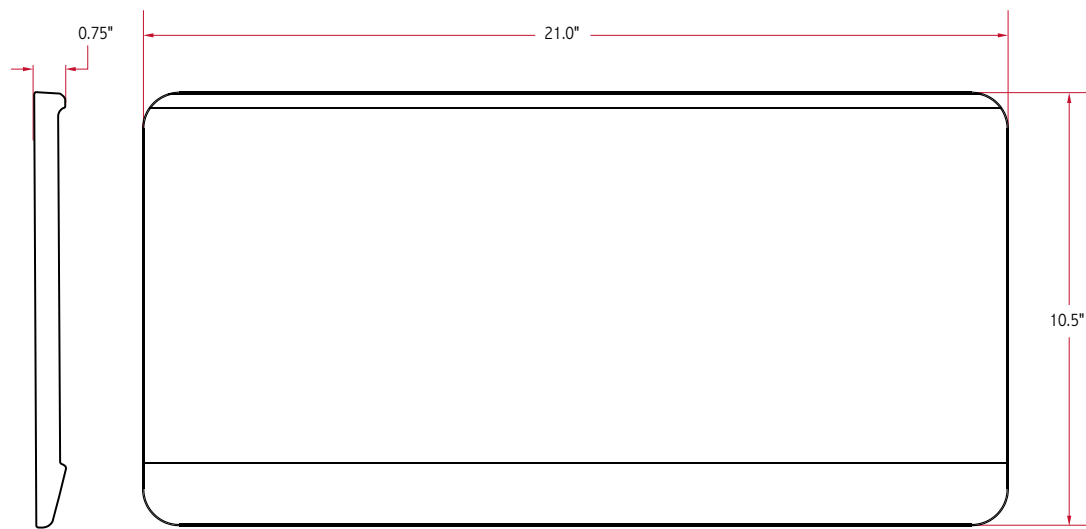

ABS Keyboard Tray 6501 series

Ancillary Products:

- 6501D is an ideal complement to any ISE keyboard support arm
- For flat panel displays, specify the Concerto flat panel support system