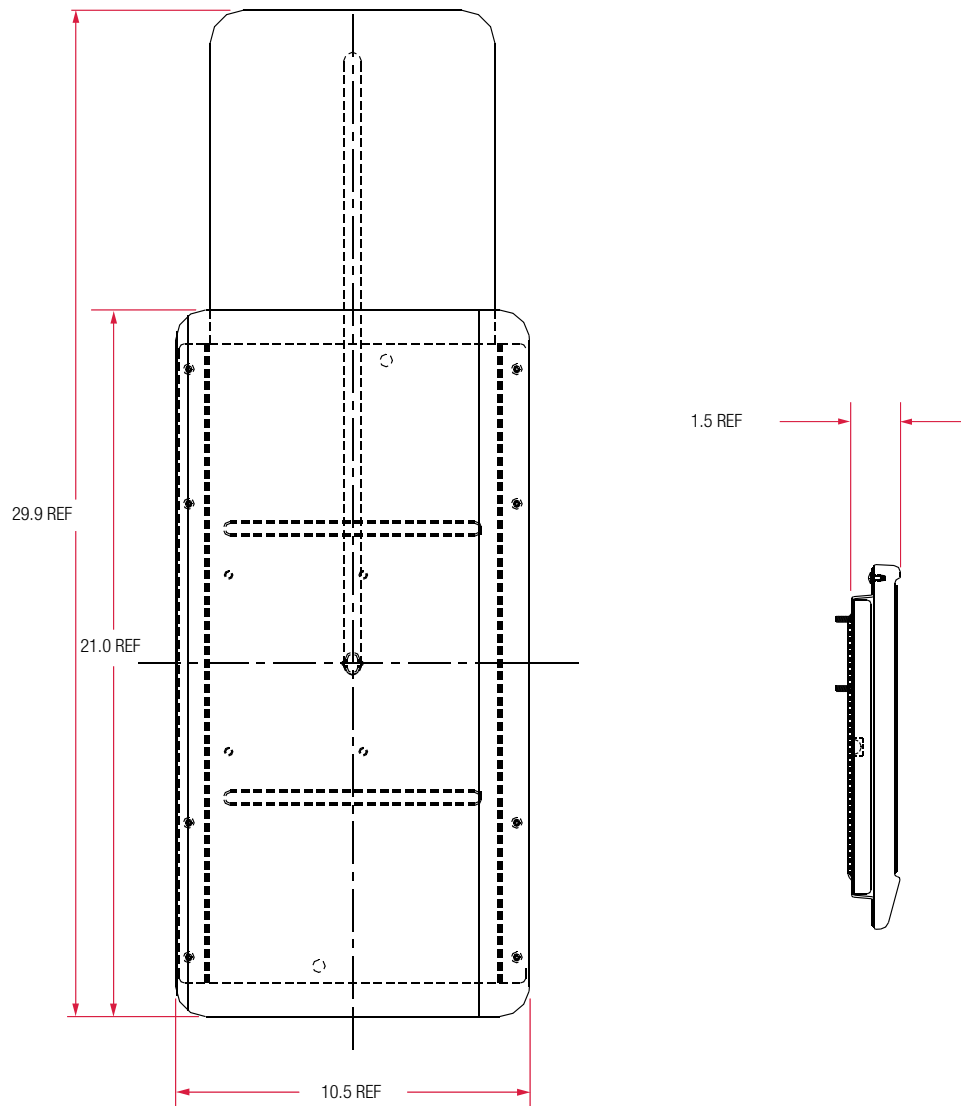

INTERNATIONAL
SOURCE FOR
ERGONOMICS

A  COMPANY

6421D

ABS Keyboard Tray

Plastic keyboard tray comes with anti-skid mat (not shown) and sliding mouse tray constructed of hard polymer MDF, black finish

6421D

Features	Benefits
Ergonomically shaped, stable, low-profile tray	Provides the support you need in an aesthetically pleasing design
Slide through mousing surface	For left & right hand mousing
Mousing surface adjusts easily from side to side for right and left-hand usage	Perfect for multiple users
Flexible design accommodates equipment change	Fits most wave style keyboards
Universal mounting pattern	Attaches to most ISE Keyboard arms
Anti-skid grip mat	Prevents keyboard slippage

ABS Keyboard Tray 6400 series

Ancillary Products:

- The 6421D is the perfect complement to the Maestro and Ovation arms
- Compatible with most ISE arms
- Use with ISE CPU holders
- For flat panel displays, specify the Concerto flat panel support system

Model	Keyboard Drawer Width	Keyboard Drawer Depth	Material	Mouse Tray	Weight
6421D	21.0"	10.5"	ABS plastic	Sliding	7.9 lbs

Notes: 1. Weight = packaged shipping weight per unit. 2. Specifications are subject to change without notice.