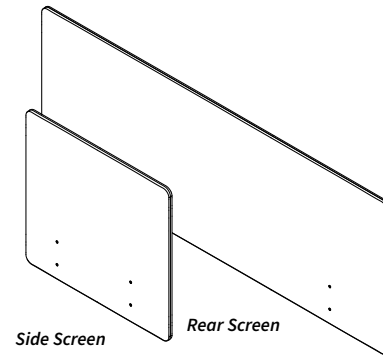

INTERNATIONAL
SOURCE FOR
ERGONOMICS

A  COMPANY

Desk Divider Panels

ISE's Desk Divider Panels are designed to provide privacy and separate workspaces within an open office environment. They are an effective way to create a more productive and efficient workspace while also promoting social distancing in the office.

Desk Divider Panels

- For use with Single Screen Mount Kits
- Screens feature threaded inserts which allow screens to easily be mounted to rear or sides of worksurface
- Reduces visual distractions and increases user privacy
- Tackable surface accepts thumb tacks and push pins
- Screens mount at fixed height and provide privacy 18" above and 8" below worksurface
- Available in 4 colors

Model	Screen type	Worksurface size
DDP-2326-XX	Side	24" & 30" deep
DDP-4626-XX	Rear	46" wide
DDP-5826-XX	Rear	58" wide
DDP-7026-XX	Rear	70" wide

Fabric Screen Color Options

Beach Beige
BB

Pebble Gray
PG

Storm Gray
SG

Night Blue
NB

Single Screen Desk Mount Kit

- Only compatible with ISE Desk Divider Panels Rear & Side Screens
- All hardware included to attach one Fabric screen to worksurface
- Black finish

Model	Color	Kit mounts
DDP-MNT-D1P-B	Black	One screen to desk