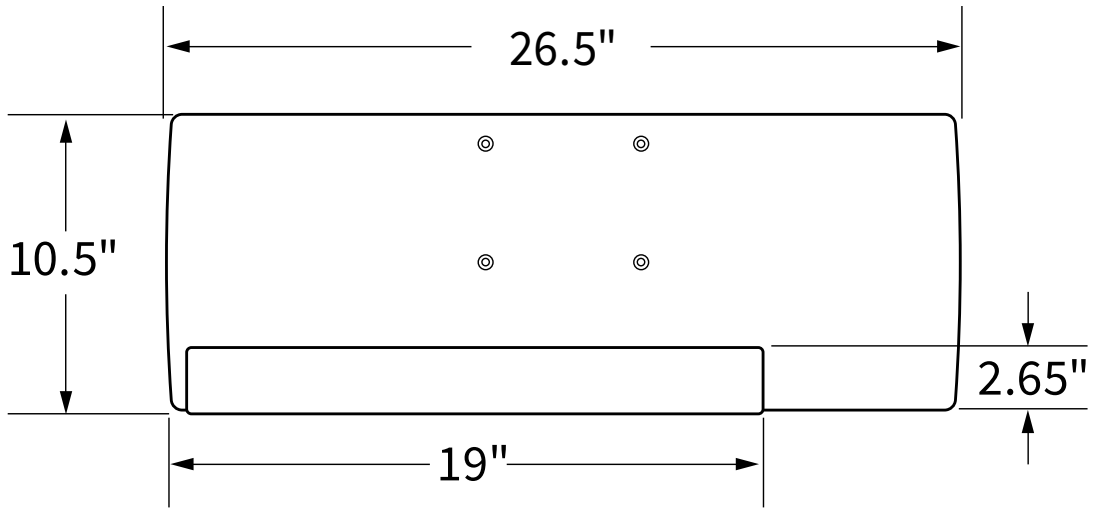

Metro 6 Keyboard Tray

Keyboard & Mouse Tray:

- Thin 0.25" phenolic laminate with a sweeping radius edge
- Integrated aluminum stopper keeps keyboard and mouse in position
- Black or white tray finish with a black accent edge
- Molded color-coordinated palm support
- In-line mouse design