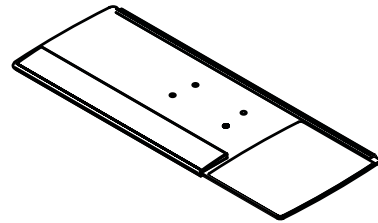

Model	Tray Width	Tray Depth	Tray Thickness	Material
KP-M6ST-B	26.5"	10.5"	0.25"	Phenolic Laminate
KP-M6ST-W	26.5"	10.5"	0.25"	Phenolic Laminate

Finish: Black or white